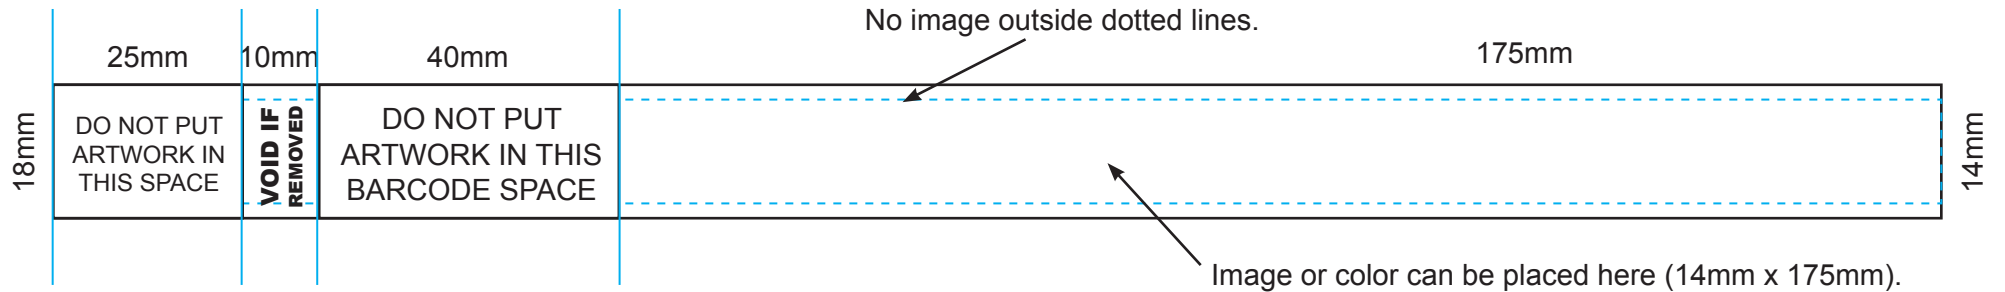

18mm x 250mm Wristband Template

www.4idsolutions.com

If no barcode is required, please extend artwork into the barcode space area.