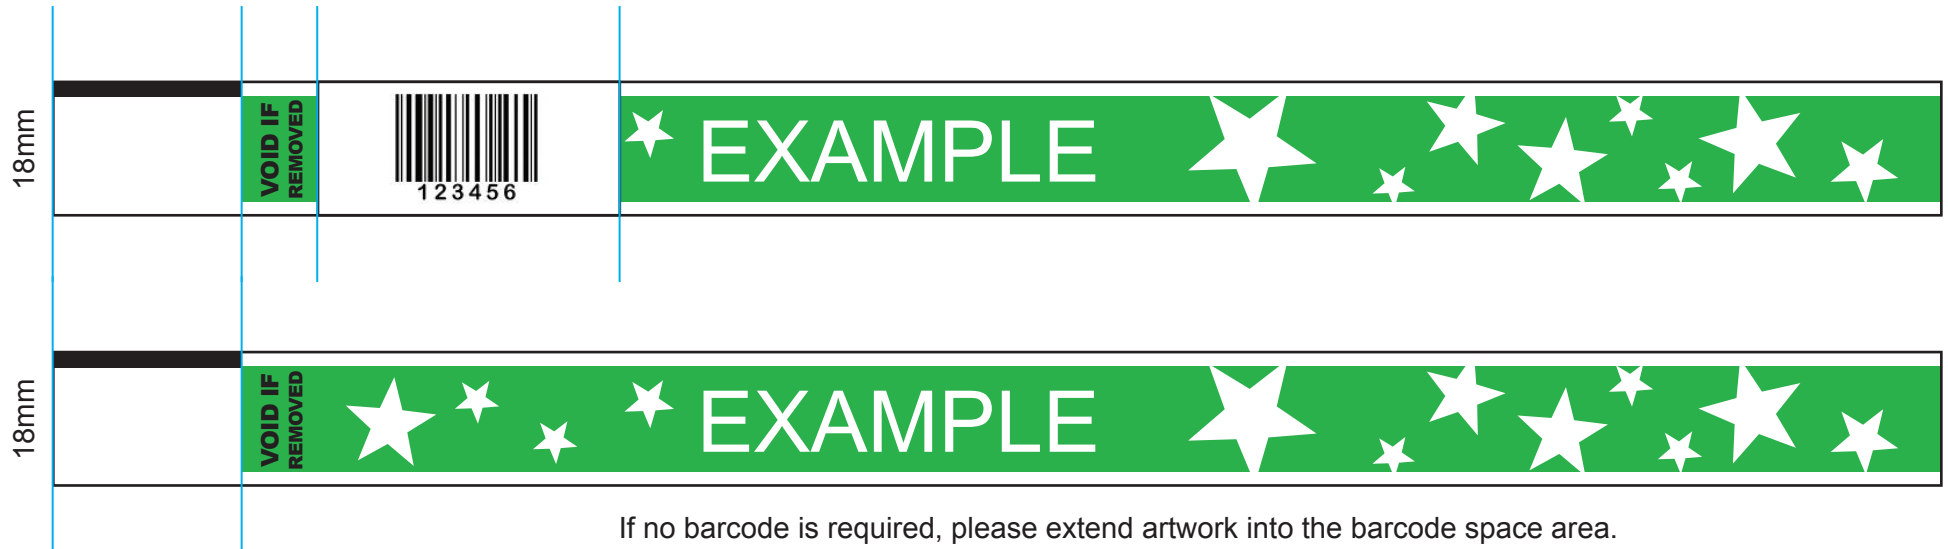

18mm x 250mm Wristband Template

www.4idsolutions.com

If no barcode is required, please extend artwork into the barcode space area.